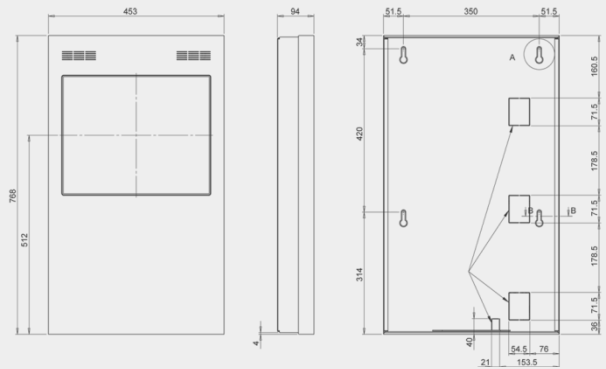

DX Series

Optional peripherals:

- 17" – 32" display with touch screen
- Metal keyboard
- Webcam
- Wi-Fi
- Thermal printer 60 – 210 mm
- Card reader (chip, magnetic, RFID)
- 1D/2D barcode scanner
- Privacy filter
- Custom computer configuration
- Kiosk software
- Other peripherals on request