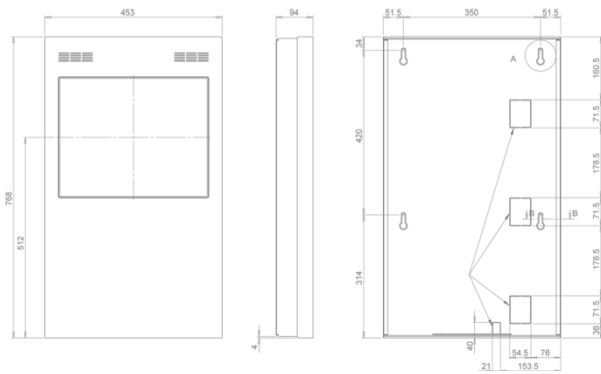

General Information:

- Vandal-proof metal construction
- Wide range of front panel colors
- Ultra slim design
- Dimensions: 750(H) x 453(W) x 94 (D) mm

Standard Specifications:

- 19" display with touch screen
- Brushed steel or RAL colored front panel
- Computer configuration
- Active stereo speakers

DX Series

Optional peripherals:

- 17" – 32" display with touch screen
- Metal keyboard
- Webcam
- Wi-Fi
- Thermal printer 60 – 210 mm
- Card reader (chip, magnetic, RFID)
- 1D/2D barcode scanner
- Privacy filter
- Custom computer configuration
- Kiosk software
- Other peripherals on request