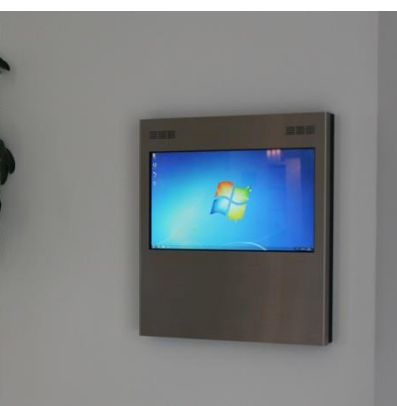

DX Series

DX series offers great versatility for indoor applications, combining ultra slim design with the highest possible construction quality. This wall-mounted kiosk retains all the advantages of the standard kiosks whilst the variable mounting height enables access by wheelchair users and children.

General Information:

- Vandal-proof metal construction
- Wide range of front panel colors
- Ultra slim design
- Dimensions: 750(H) x 453(W) x 94 (D) mm

Standard Specifications:

- 19" display with touch screen
- Brushed steel or RAL colored front panel
- Computer configuration
- Active stereo speakers

DX Series

Optional peripherals:

- 17" – 32" display with touch screen
- Metal keyboard
- Webcam
- Wi-Fi
- Thermal printer 60 – 210 mm
- Card reader (chip, magnetic, RFID)
- 1D/2D barcode scanner
- Privacy filter
- Custom computer configuration
- Kiosk software
- Other peripherals on request